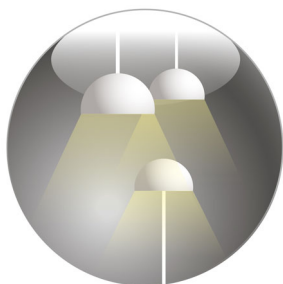

Philips myLiving
Spot light

STAR
white
LED

myLiving

56242/31/86

In light of perfection

Star's sleek, polished lamps are fully rotatable to any angle for you to instantly add striking accents to your room with its bright focused light. Available in 1, 2, or 4 lamp combinations.

Match your interior style

- Coordinated range
- Suitable for both walls and ceilings

Energy saving

- 80% energy saving

Ease of use

- Flexibility to direct light where you need it the most

Pure, natural light

- Warm white light effect

PHILIPS

Spot light
STAR white, LED

Highlights

Coordinated range

Complete range of coordinated designs available for you to choose.

Freedom of placement

Suitable for both walls and ceilings