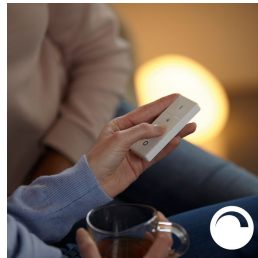

Installation-free dimming

Experience guaranteed smooth dimming with Philips Hue. Not too bright. Not too dark. Just right. No need for wires, an electrician or installation