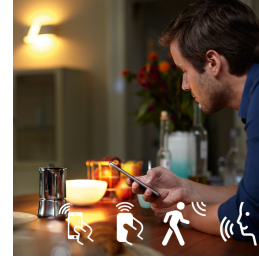

Light for your daily routines

Light influences our mood and behaviour. Philips Hue can help you to customise your daily routines into moments that you can enjoy. Skip your morning coffee and get ready for the day with cool, bright-white daylight that helps to energise your body and mind. Stay focused with finely tuned bright-white light. Or put your feet up and relax with a soft glow of white light for the perfect end to the day.

Installation-free dimming

Experience guaranteed smooth dimming with Philips Hue. Not too bright. Not too dark. Just right. No need for wires, an electrician or installation

Control it your way

Connect your Philips Hue lights with the bridge and start discovering the endless possibilities. Control your lights from your smartphone or tablet via the Philips Hue app, or add switches to your system to activate your lights. Set timers, notifications, alarms and more for the full Philips Hue experience. Philips Hue even works with Amazon Alexa, Apple Homekit and Google Home to allow you to control your lights with your voice.

Requires a Philips Hue bridge

Connect your Philips Hue lights with the bridge to control your lights from your smartphone or tablet via the Philips Hue app.

Create your ambience

Set the right ambience for any moment and decorate your home with warm to cool white light. Enjoy different styles throughout the year, whether it's the crisp white light reminding you of a spring breeze, the warm white light of a summer sun or the ice-cool daylight of winter. Connection with the Philips Hue bridge is required for this functionality.