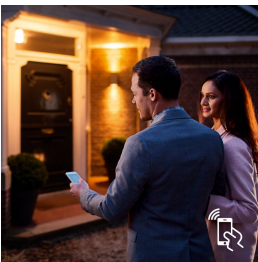

Requires a Philips Hue bridge

Connect your Philips Hue lights with the bridge to control your lights from your smartphone or tablet via the Philips Hue app.

Create your ambience

Set the right ambience for any moment and decorate your home with warm to cool white light. Enjoy different styles throughout the year, whether it's the crisp white light reminding you of a spring breeze, the warm white light of a summer sun or the ice-cool daylight of winter. Connection with the Philips Hue bridge is required for this functionality.

Smart control, home and away

With the Philips Hue iOS and Android apps you can control your lights remotely, from wherever you are. Check if you have forgotten to switch your lights off before you left home, and switch them on if you are working late. Connection with the Philips Hue bridge is required for this functionality.

Timers for your convenience

Philips Hue can make it seem like you're at home when you're not, using the schedule function in the Philips Hue app. Set the lights to come on at a pre-set time, so the lights are on when you arrive home. You can even set rooms to light up at different times. And of course, you can let the lights turn off gradually during the night, so you never have to worry whether you've left any lights on. Connection with the Philips Hue bridge is required for this functionality.