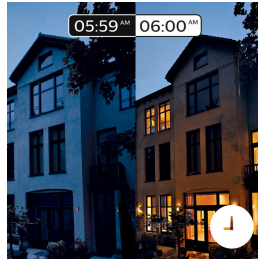

Timers for your convenience

Philips Hue can make it seem like you're at home when you're not, using the schedule function in the Philips Hue app. Set the lights to come on at a pre-set time, so the lights are on when you arrive home. You can even set rooms to light up at different times. And of course, you can let the lights turn off gradually during the night, so you never have to worry whether you've left any lights on. Connection with the Philips Hue bridge is required for this functionality.