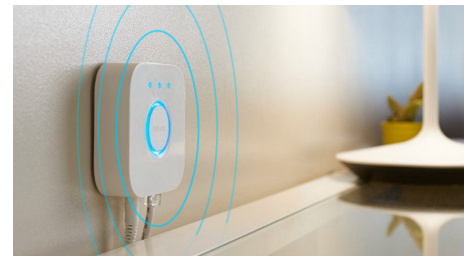

Installation-free dimming

Experience guaranteed smooth dimming with Philips Hue. Not too bright. Not too dark. Just right. No need for wires, an electrician or installation

Control it your way

Connect your Philips Hue lights with the bridge and start discovering the endless possibilities. Control your lights from your smartphone or tablet via the Philips Hue app, or add switches to your system to activate your lights. Set timers, notifications, alarms and more for the full Philips Hue experience. Philips Hue even works with Amazon Alexa, Apple Homekit and Google Home to allow you to control your lights with your voice.

Requires a Philips Hue bridge

Connect your Philips Hue lights with the bridge to control your lights from your smartphone or tablet via the Philips Hue app.

Create your ambience

Set the right ambience for any moment and decorate your home with warm to cool white light. Enjoy different styles throughout the year, whether it's the crisp white light reminding you of a spring breeze, the warm white light of a summer sun or the ice-cool daylight of winter. Connection with the Philips Hue bridge is required for this functionality.