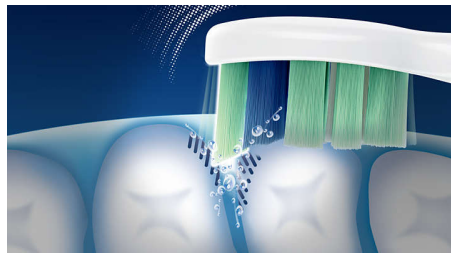

Up to 7x better plaque removal

Removes up to 7x more plaque than a manual toothbrush for a superior clean

Sonic technology

Our sonic technology creates a unique dynamic cleaning action that drives fluid deep between teeth and along the gumline for a thorough-yet-gentle clean

Safe and gentle

The gentle motion of this Philips Sonicare power toothbrush is safe for dental work, including orthodontics, implants and veneers, so you can brush without worry.

Better access to back teeth

This plaque-removing toothbrush has a slim, angled brush head which provides better access to back teeth and hard-to-reach places.

Better in hard-to-reach areas

The slim, angled neck and easy-grip handle of this toothbrush helps with better cleaning in hard-to-reach areas than a manual toothbrush

EasyStart

The EasyStart feature adjusts the power level of the toothbrush over the first 14 uses to help you get used to the Sonicare experience, streamlining the transition from a manual toothbrush

SmarTimer