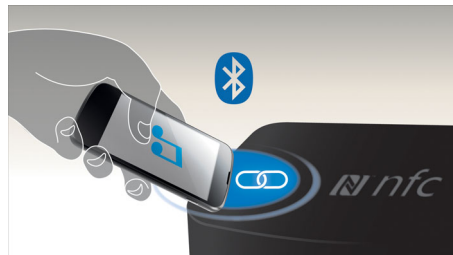

Built-in Wi-Fi

Thanks to built-in Wi-Fi, by simply connecting your home theatre directly to your home network, you can experience a rich selection of popular online services. You can enjoy some

of the best websites offering movies, pictures, infotainment and other online content tailored to fit your TV screen.

Bluetooth wireless streaming

Bluetooth wireless music streaming from your music devices

Miracast™

Miracast™ is a peer-to-peer wireless screencasting standard formed via Wi-Fi Direct connections. Simplified user interface like mirroring the portable device's screen to a bigger screen on a Miracast™ certified device, not limited by pre-built codecs for decoding.

NFC technology

Pair Bluetooth devices easily with one-touch NFC (Near Field Communications) technology. Just tap the NFC-enabled smartphone or tablet on the NFC area of a speaker to turn the speaker on, start Bluetooth pairing and begin streaming music.