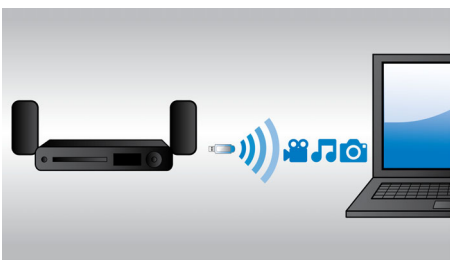

PHILIPS

Highlights

Crystal Clear Sound

Crystal Clear Sound for super clarity and realism

1000 W RMS power

1000 W RMS power delivers great sound for movies and music

Full HD 3D Blu-ray

Be enthralled by 3D movies in your own living room on a Full HD 3D TV. Active 3D uses the latest generation of fast switching displays for real life depth and realism in full 1080 x 1920 HD resolution. Watching these images through special glasses with right and left lenses that are timed to open and close in synchrony with alternating images creates the full HD 3D viewing experience in your home cinema. Premium 3D movie releases on Blu-ray offer a wide, high-quality selection of content. Blu-ray also delivers uncompressed surround sound for an unbelievably real audio experience.

Built-in Wi-Fi

Thanks to built-in Wi-Fi, by simply connecting your home theatre directly to your home network, you can experience a rich selection of popular online services. You can enjoy some

of the best websites offering movies, pictures, infotainment and other online content tailored to fit your TV screen.

Bluetooth wireless streaming

Bluetooth wireless music streaming from your music devices

Miracast™

Miracast™ is a peer-to-peer wireless screencasting standard formed via Wi-Fi Direct connections. Simplified user interface like mirroring the portable device's screen to a bigger screen on a Miracast™ certified device, not limited by pre-built codecs for decoding.