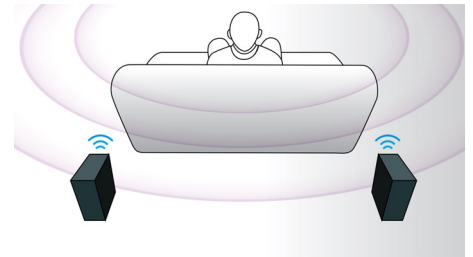

Wireless rear speakers

Wireless rear speakers give you scalability and mobility in speaker placement. Developed using interference-free technology, wireless speakers provide full surround sound without unsightly wire connections. **The wireless connection is between the main unit and the rear speakers only. Rear speakers are both connected to wireless receiver modules.