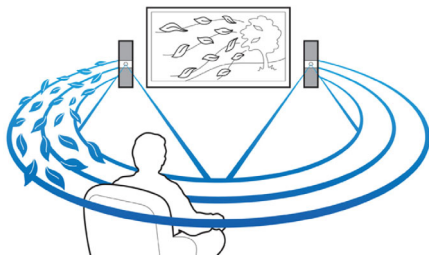

Highlights

Crystal Clear Sound

Crystal Clear Sound for super clarity and realism

1000 W RMS power

1000 W RMS power delivers great sound for movies and music

Full HD 3D Blu-ray

Be enthralled by 3D movies in your own living room on a Full HD 3D TV. Active 3D uses the latest generation of fast switching displays for real life depth and realism in full 1080 x 1920 HD resolution. Watching these images through special glasses with right and left lenses that are timed to open and close in synchrony with alternating images creates the full HD 3D viewing experience in your home cinema. Premium 3D movie releases on Blu-ray offer a wide, high-quality selection of content. Blu-ray also delivers uncompressed surround sound for an unbelievably real audio experience.