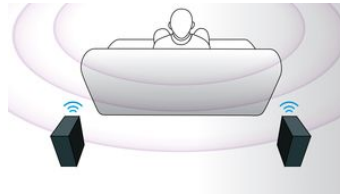

Wireless rear speakers