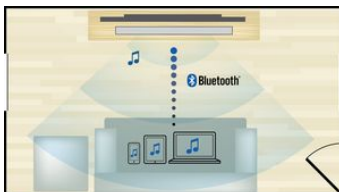

PHILIPS

Features

Crystal Clear Sound

1000 W RMS power

Full HD 3D Blu-ray

Be enthralled by 3D movies in your own living room on a Full HD 3D TV. Active 3D uses the latest generation of fast switching displays for real life depth and realism in full 1080 x 1920 HD resolution. Watching these images through special glasses with right and left lenses that are timed to open and close in synchrony with alternating images creates the full HD 3D viewing experience in your home cinema. Premium 3D movie releases on Blu-ray offer a wide, high-quality selection of content. Blu-ray also delivers uncompressed surround sound for an unbelievably real audio experience.

Built-in Wi-Fi

Thanks to built-in Wi-Fi, by simply connecting your home theatre directly to your home network, you can experience a rich selection of popular online services. You can enjoy some of the best websites offering movies, pictures, infotainment and other online content tailored to fit your TV screen.

Bluetooth wireless streaming

Miracast™

Miracast™ is a peer-to-peer wireless screencasting standard formed via Wi-Fi Direct connections. Simplified user interface like mirroring the portable device's screen to a bigger screen on a Miracast™ certified device, not limited by pre-built codecs for decoding.