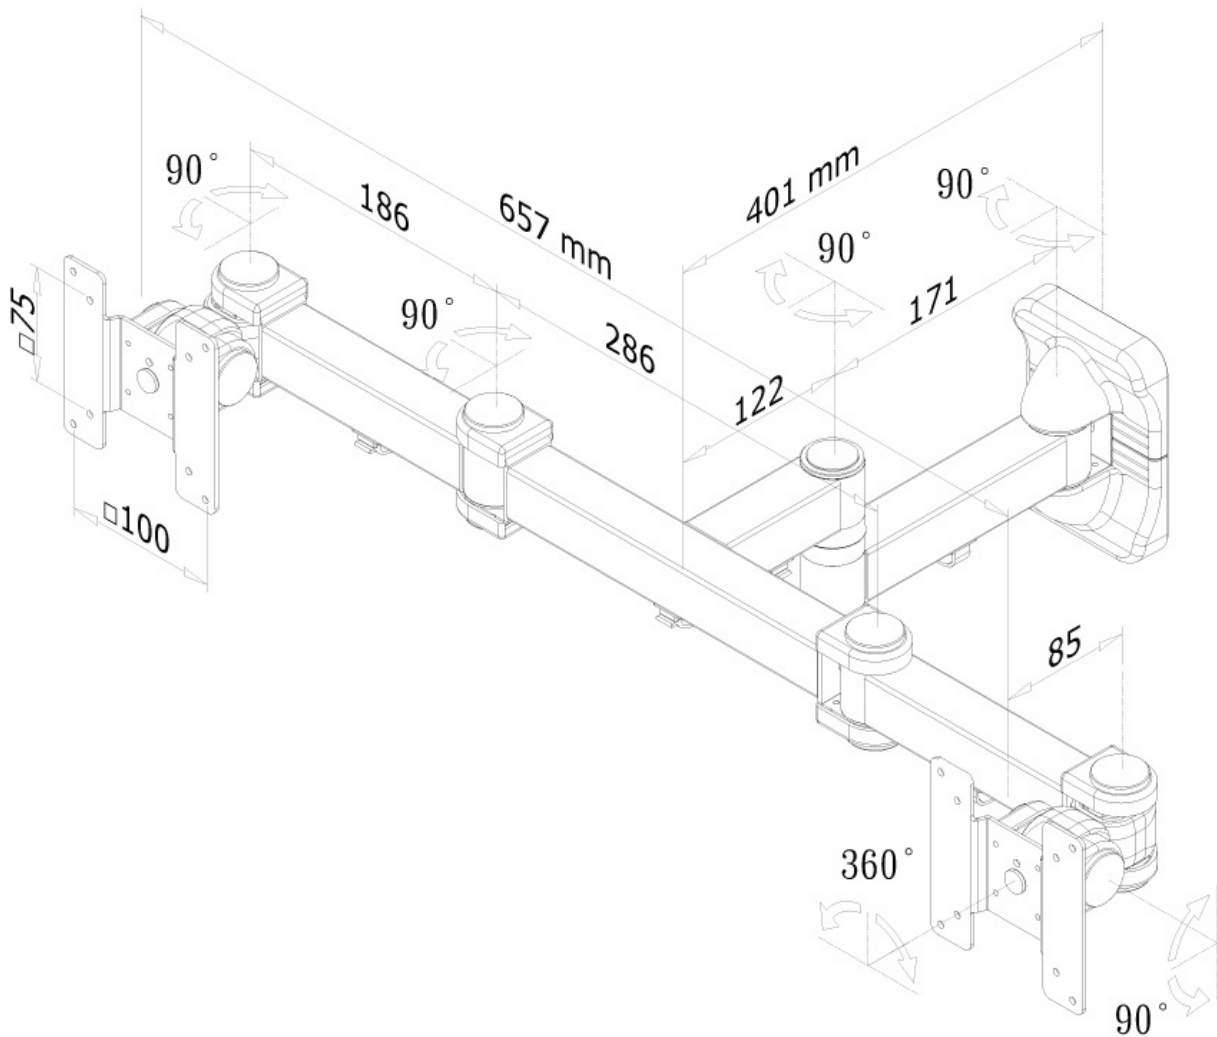

Neomounts

Neomounts

Neomounts FPMA-W960D Full motion Monitor/TV mount wall 2 screens - 10-27" - max 6 kg/screen - VESA 75x75-100x100 - d 20,7-47 cm - black

The Neomounts FPMA-W960D is a tilt-, swivel and rotatable wall mount for two flat screens up to 27". This mount is a great choice when you want the ultimate viewing flexibility with your flat screen. Effortless pull the display out from the wall, position it in almost any direction, turn it around corners and then smoothly return it to the wall when finished.

Neomounts' tilt (180°), rotate (360°) and swivel (180°) technology allows the mount to change to any viewing angle to fully benefit from the capabilities of the flat screen. The mount is easily depth adjustable from 20,7 to 47 centimetres. Cable management conceals and routes cables from mount to flat screen. Hide your cables to keep living room, bedroom or home cinema installation nice and tidy.

Neomounts FPMA-W960D has three pivot points and is suitable for screens up to 27" (69 cm). The weight capacity of this product is 6 kg each screen. The wall mount is suitable for screens that meet VESA hole pattern 75x75 to 100x100 mm. Different hole patterns can be covered using Neomounts VESA adapter plates.

Neomounts

Measuring unit: mm