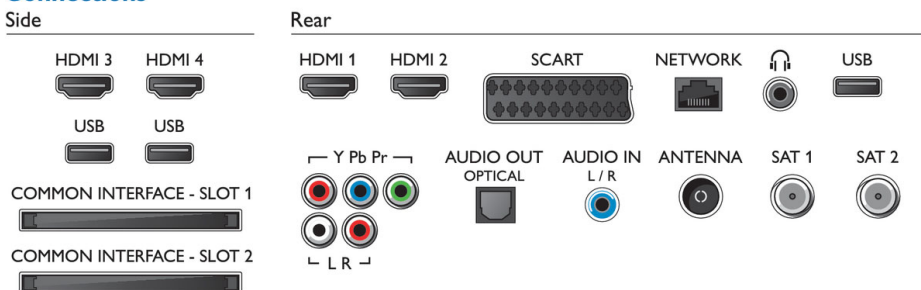

Supported Display Resolution

- Computer inputs on all HDMI: up to 4K Ultra HD 3840x2160, @60Hz
- Video inputs on all HDMI: up to 4K Ultra HD 3840x2160p, @ 24, 25, 30, 50, 60Hz

Tuner/Reception/Transmission

- Digital TV: 2x DVB-T/T2/C/S/S2, Astra HD+ support
- MPEG Support: MPEG2, MPEG4
- Video Playback: NTSC, PAL, SECAM
- TV Program guide*: 8 day Electronic Program Guide
- Signal strength indication
- Teletext: 1200 page Hypertext

Power

- Mains power: AC 220 - 240 V 50/60Hz
- Ambient temperature: 5 °C to 35 °C
- Eu Energy Label power: 112 W
- Annual energy consumption: 155 kWh
- Energy Label Class: A
- Standby power consumption: < 0.3 W
- Off mode power consumption: < 0.3 W
- Power Saving Features: Auto switch-off timer, Light sensor, Picture mute (for radio)

Dimensions

- Box dimensions (W x H x D): 1369 x 1129 x 198 mm
- Set dimensions (W x H x D): 1227 x 714 x 33 mm
- Set dimensions with stand (W x H x D): 1333 x 756 x 236 mm
- Product weight: 18.4 kg
- Product weight (+stand): 20.1 kg
- Weight incl. Packaging: 32.3 kg
- VESA wall mount compatible: 200 x 200 mm
- Finishing (back): Grey
- Finishing (front): Black
- Finishing (side): Black Brushed aluminium

Accessories

- Included accessories: Wireless Subwoofer, 2 x 3D active Glasses, Arc stand, Remote Control, 2 x AA Batteries, Power cord, Quick start guide, Legal and safety brochure
- Optional accessories: Active glasses PTA509, Active Glasses PTA519

Connections

Issue date 2019-01-17

Version: 7.3.3

12 NC: 8670 001 10211
EAN: 87 12581 70513 8

© 2019 Koninklijke Philips N.V.
All Rights reserved.

Specifications are subject to change without notice.
Trademarks are the property of Koninklijke Philips N.V. or their respective owners.

www.philips.com

* Philips TV Remote app and related functionalities varies per TV model and country, as well as smart device model and OS. For more detail, please visit: www.philips.com/TV.

* Pointer functionality depends on the Smart TV App being used.

* Android App offerings vary per country. For more details please visit your local Google Play Store.

* For smart TV app, visit www.philips.com/TV to discover the services offering in your country

* USB recording for digital channels only, recordings may be limited by broadcast copy protection (CI+). Country and channel restrictions may apply.

* Android, Google Play and other marks are trademarks of Google Inc.

* Parents should monitor their children during 3D viewing and ensure they do not experience any discomfort as mentioned above. Watching 3D is not recommended for children under 6 years of age as their visual system is not fully developed yet.

* The TV supports DVB reception for 'Free to air' broadcast. Specific DVB operators may not be supported. An up to date list can be found in the FAQ section of the Philips support website. For some operators Conditional Access and subscription are required. Contact your operator for more information.

* Energy consumption in kWh per year, based on the power consumption of the television operating 4 hours per day for 365 days. The actual energy consumption will depend on how the television is used.

* EPG and actual visibility (up to 8 days) is country and operator dependent.

* (Philips) only compatible with specific Philips player device.