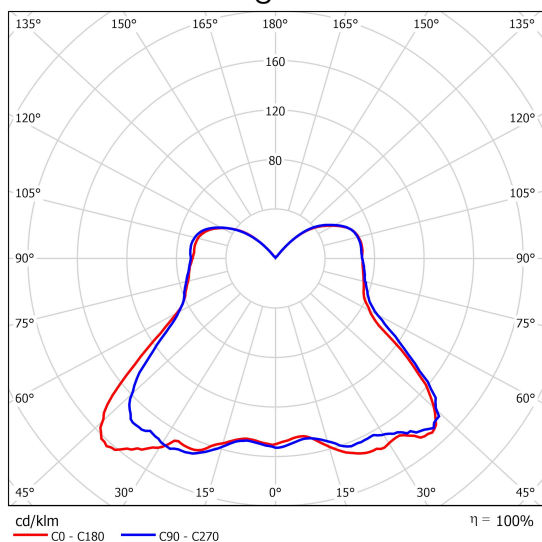

Verbatim LED Mini Globe Clear E27 4.5W

- E27 Socket
- 220-240V
- 20,000 hours Lifetime
- 82% Energy Saving
- Luminous Flux: 250 lm
- Equivalent to 25W incandescent bulb

Product Number **52616**

General Data

Lamp Socket	E27
Design	Mini Globe E27

Electric Data

Wattage (W)	4.5
Wattage Equivalent (W)	25
Voltage (V)	220-240
Dimmable	no
Power Factor	0.50
Operating Frequency (Hz)	50-60

Geometric Data

Length (mm)	74.5
Diameter (mm)	45
Weight (g)	50

Photometric Data

Luminous Flux (lm)	250
CRI	80
CCT (K)	2700
Beam Angle (°)	160
Luminous Efficacy (lm/W)	55.6
Lifetime (hrs)	20,000
Switching Cycle	100,000

14/07/2017

Photometric Diagrams

Energy Rating

Technical Packaging Details