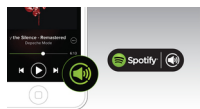

Features

Spotify as a remote

Multiroom speakers

Multiroom speakers mean you can play a song in one room, or in multiple rooms at the same time so your music can follow you around the house.

Philips companion app

PHILIPS