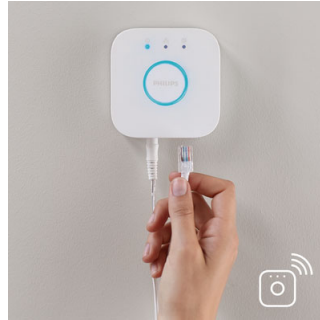

Requires a Philips Hue bridge

This product requires a connection to the Philips Hue bridge