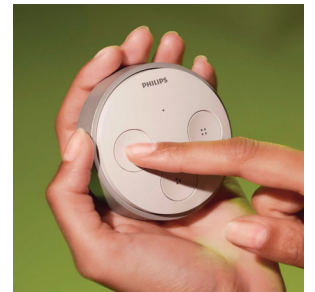

## Your favourite scenes

to set the mood

Recall your four favourite scenes anywhere in your home at the touch of a button. Use Philips Hue Tap as a remote control and turn all your lights off at the same time. Completely wireless and works without batteries, for your comfort.

### Easy control

- Recall your favourite Philips Hue scenes
- Mount or use remotely
- Use as a remote control
- Powered by your touch – no batteries required
- Requires a Philips Hue bridge

### Mount or use remotely

Mount the Tap switch anywhere with the included mounting plate, or detach it and carry it with you as you move through your home. Set the right mood for every moment of the day.

### Powered by your touch

The Tap switch is powered by kinetic energy, which means that when you press the light switch, you generate sufficient energy to control your smart lights. A truly wireless, battery-less, solution.