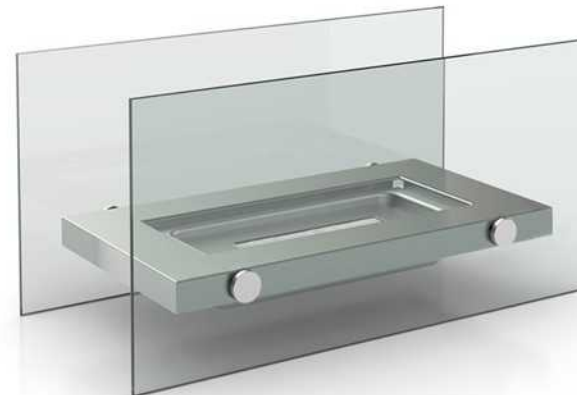

DF-6508

Bio-Ethanol table fireplace

EN 16647:2015 approval - Stainless steel burner

Bring the intimate atmosphere of this beautiful fireplace in your home and enjoy the pure coziness. This fireplace produces no waste such as soot or ash, requires no outlet and is odorless. Ideal for both indoor and outdoor use.

Material body	Stainless Steel
Material burner(s)	Stainless steel
Toughened safety glass	Yes
Fire killer	Yes
DIN/EN	EN 16447:2015 standard
Glass size	34 x 16 x 0.5 cm
Weight	1,9 kg

Logistic Details - [Types.Intrastat_Caption]: [Items.Intrastat]

Giftbox: Length x Width x Height (cm): 34,50 x 17,50 x 7,50 | EAN Code Giftbox: 8713016001153 | Gross weight (kg): 2,35 | Net Weight (kg): 1,88

Master Carton: Length x Width x Height (cm): 19,00 x 38,50 x 30,00 | EAN Code Box: 8713016001160 | Gross weight (kg): 9,65