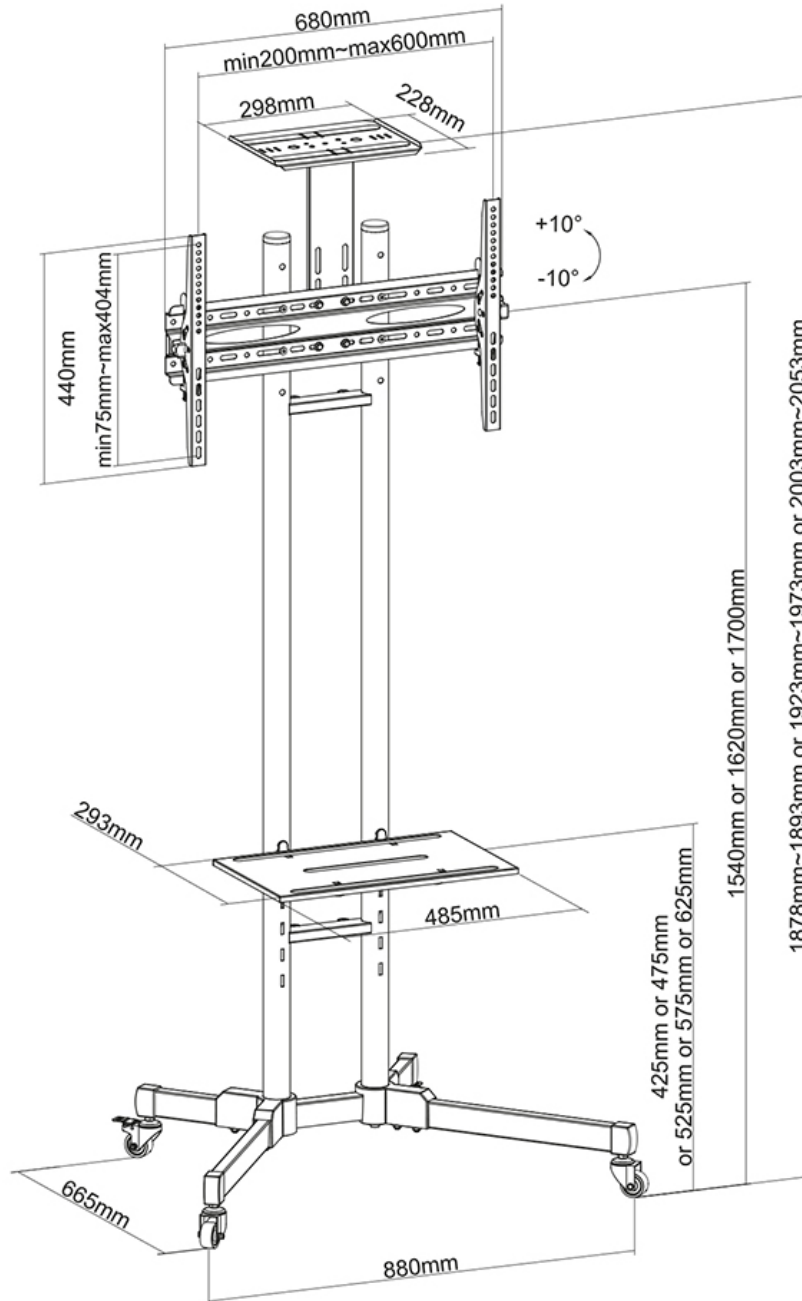

PLASMA-M1700E

SPECIFICATIONS

GENERAL

Min. screen size*	32
Max. screen size*	70
Max. weight	50
Screens	1
VESA maximum	600x400 mm
VESA minimum	200x200 mm

FUNCTIE

Type	Tilt
Height adjustment	154-170 cm
Tilt (degrees)	20°
Adjustment type	Manual

INFORMATION

Color	Black
Main material	Steel
Warranty	5 year

*Please note: The inch sizes stated are just an indication, combined with the weight and VESA sizes. The maximum weight and VESA size are absolute restrictions for the products and should not be exceeded.

NEOMOUNTS PLASMA-M1700E TV TROLLEY 32-70"

Neomounts

Neomounts

Neomounts PLASMA-M1700E TV trolley - 32-70" - max 50 kg - manual h 154-170 cm - VESA 200x200-600x400 - incl. cam/hardware shelf - black

The Neomounts floor stand, model PLASMA-M1700E is a mobile floor stand for flat screens up to 70" (178 cm). This mobile stand is a great choice for space saving placement or when wall-, ceiling mounting or desk placement is not an option. This cart stretches your investment by serving a variety of projection needs by sharing a large display over multiple rooms. Get optimal positioning for both standing and seated audiences, in any application, in any part of your location.

Neomounts versatile tilt (20°) technology allows the mount to change to any viewing angle to fully benefit from the capabilities of the flat screen. The mount is manually height adjustable from 154 to 170 centimetres. An innovative cable management conceals and routes cables from mount to flat screen. Hide your cables to keep the stand nice and tidy.

Neomounts' floor stand, PLASMA-M1700E holds your TV, AV equipment and even hides your cables. The casters allow the stand to move it to where you need it. Easily roll this cart through doorways and over thresholds. The trolley features four solid castor wheels, of which the two front wheels are equipped with a brake.

Neomounts PLASMA-M1700E has one pivot point and is suitable for screens up to 70" (178 cm). The weight capacity of this product is 50 kg for the screen, 10 kg for the multimedia shelf and 5 kg for the camera shelf. The multimedia shelf is height adjustable from 42,5 to 62,5 cm. The camera shelf is height adjustable from 187,8 to 205,3 cm. The stand is suitable for screens that meet VESA hole pattern 200x200 to 600x400mm.

All installation material is included with the product.

PLASMA-M1700E

NEOMOUNTS PLASMA-M1700E TV TROLLEY 32-70"

Neomounts