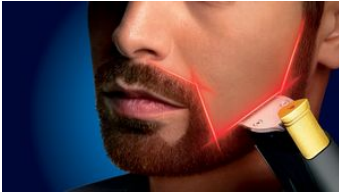

Experience superb control on contours with the exclusive laser guide. It allows you to create the precise and symmetric style you want with confidence.

Benefits

Precision

- Use the unique laser guide for precise, symmetric results
- The zoom wheel 'locks in' your chosen length setting
- Dual-sided trimmer: 32mm and 15mm sides for perfect details
- The 0.4mm stubble setting gives you a 3-day beard every day

Skin-friendly performance

- Skin-friendly, high-performance blades for the perfect trim

Easy to use

- 100% waterproof for easy cleaning
- Detail comb for precision, and beard comb for control
- The LED display clearly shows your chosen length setting
- LED display shows the battery level
- 2 year warranty, worldwide voltage and no need to oil
- 60 minutes cordless use after a 1-hour charge, or plug it in
- Protective pouch for travel and storage

PHILIPS

Features

World's first laser guide

The unique laser guidance system projects a sharp line of light to pre-align your style before you trim. It will point out where the hairs will be cut so you get it right every time.

Dual-Sided trimmer

Take off the adjustable length comb, and there's a reversible, dual-sided precision trimmer underneath. One side is a 32mm high-performance trimmer. Turn it around, and there's a 15mm-wide precision trimmer – perfect for getting into small spaces, like under your nose or around your mouth. It's designed to cut very close while still protecting your skin, and its small size and angled design make it easy to see what you are doing for fine lines and details.