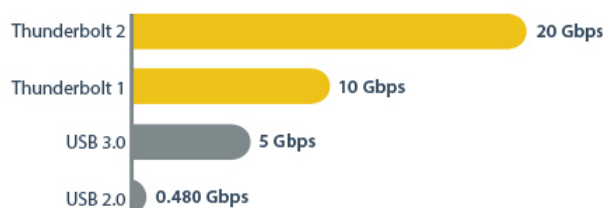

Unprecedented Display Technology

Discover 4K Ultra HD for an unprecedented visual experience! The dock delivers brilliant text and image quality at 4K resolution (3840 x 2160p) to your HDMI®, DisplayPort™, or Thunderbolt monitor (4K resolution at 60Hz is supported when connected to a single Thunderbolt display). Plus, you're set for the future popularity of 4K sources and displays.

For the improved productivity of a dual monitor setup, the dock can connect to an HDMI and a Thunderbolt display, with 4K resolution on a single display.

You can even connect multiple displays via Thunderbolt daisy chain, giving you two convenient possibilities for expanding your overall screen real estate!