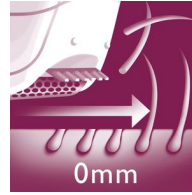

Accessories

- Shaving head for a smooth shave in sensitive areas
- Trimming comb to style the bikini area
- Travel pouch

PHILIPS

Features

Ergonomic grip

The rounded shape fits perfectly in your hand for comfortable hair removal. It looks great too!

Gentle tweezing discs

This epilator has gentle tweezing discs to remove hairs as short as 0.5 mm without pulling the skin.

Washable epilation head

This epilator has a washable epilation head. The head can be detached and cleaned under running water for better hygiene

Efficient epilation system

Efficient epilation system leaves your skin smooth and stubble-free for weeks

Shaving head

Shaving head follows the contours of your bikini line and underarms for a closer shave.