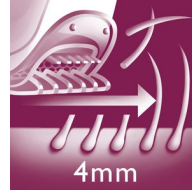

Gentle tweezing discs

This epilator has gentle tweezing discs to remove hairs as short as 0.5 mm without pulling the skin.

Washable epilation head

This epilator has a washable epilation head. The head can be detached and cleaned under running water for better hygiene

Efficient epilation system

Efficient epilation system leaves your skin smooth and stubble-free for weeks

Shaving head

Shaving head follows the contours of your bikini line and underarms for a closer shave.

Trimming Comb

Use the trimming comb on the shaving head to cut longer hairs before epilating or to trim your bikini area.

Travel pouch

Travel pouch for storage and transport.

Specifications

Please note that this is a pre-sales leaflet. The contents of this leaflet reflect the best of our knowledge per date and country mentioned above. The contents of this leaflet are subject to change without notice. Philips does not accept any liability as to the contents of this leaflet.