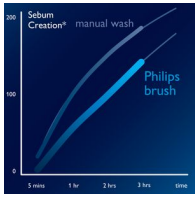

• Seamlessly follows the curves of your face

SmartClick: simply click on to your Philips shaver

• SmartClick: simply click onto your Philips Norelco shaver

PHILIPS

Features

Oil-control brush head

The rotating brush, that you use in combination with your own daily cleansing products, gives longer lasting oil-control effect which contributes to a healthy looking skin.

Silky Soft Bristles

The silky soft bristles, made of 17000 fibers and each of them is only 50 microne in diameter, are as gentle as your hands

Pivot Contour Following

Constantly keeps the brush in close contact with your skin and reaches all hard to reach areas