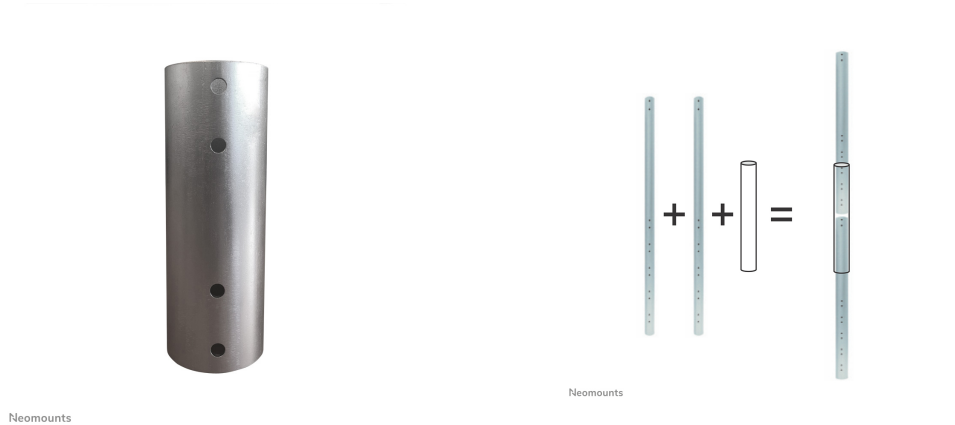

#### FUNCTIONALITY

Type	Fixed
Height adjustment	17,2 cm
Width adjustment	6 cm
Adjustment type	Manual

### Neomounts Connector for extension poles FPMA-CP100, FPMA-CP150, FPMA-CP200, FPMA-CP250, FPMA-CP350

This Neomounts flat screen pole connector, model FPMA-CPCONNECTSILVER, allows you to connect multiple poles to stretch the distance from the flat screen to the ceiling using different pole lengths. Ideal with the use of high ceilings.

This connector joins different length poles to stretch the distance even further than the offered standard length poles available. The connector tube is equipped with cable management. Hide your cables in the column to keep it nice and tidy.