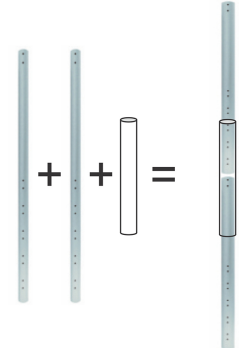

FPMA-CPCONNECTSILVERNEOMOUNTS FPMA-CPCONNECTSILVER EXTENSION POLE CONNECTOR

SPECIFICATIONS

GENERAL

Min. weight	0
Max. weight	50

FUNCTIE

Type	Fixed
Height adjustment	17,2 cm
Width adjustment	6 cm
Adjustment type	Manual

INFORMATION

Color	Silver
Main material	Steel
Warranty	5 year

Neomounts

Neomounts

*Please note: The inch sizes stated are just an indication, combined with the weight and VESA sizes. The maximum weight and VESA size are absolute restrictions for the products and should not be exceeded.

Neomounts FPMA-CPCONNECTSILVER Extension pole connector - max 50 kg - suitable for FPMA-CP100/CP150/CP200 - silver

This Neomounts flat screen pole connector, model FPMA-CPCONNECTSILVER, allows you to connect multiple poles to stretch the distance from the flat screen to the ceiling using different pole lengths. Ideal with the use of high ceilings.

Neomounts connector is available for Neomounts extension tubes FPMA-CP100, 150 and 200.

Different models and lengths poles available to suit following flat screen mounts: FPMA-C200BLACK, FPMA-C200D, FPMA-C400, FPMA-C400BLACK, PLASMA-C100BLACK & PLASMA-C100D. Model PLASMA-C100BLACK & PLASMA-C100D need two poles!