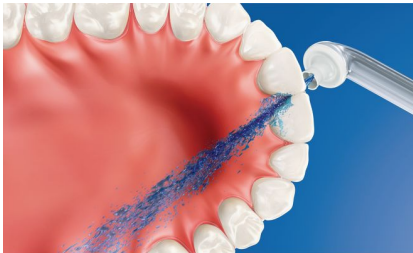

For those who don't floss consistently, AirFloss Ultra nozzles are the easiest way to effectively clean between teeth.

Improves oral health

- Up to 99.9% plaque removal***
- Clinically proven as effective as floss for gum health**
- Helps prevent cavities between teeth

Superior technology

- Air and micro-droplet technology
- High performance nozzle
- Triple burst customizable settings

The easiest way to effectively clean between teeth

- An easy way to start a healthy habit

Highlights

Up to 99.9% plaque removal

AirFloss Pro/Ultra removes up to 99.9% of plaque from treated areas.***

Micro-droplet technology

Our clinically-proven results are possible from our unique technology that combines air and mouthwash or water to powerfully yet gently clean between teeth and along the gumline.

Easily start a healthy habit

Interproximal cleaning is very important to overall oral health. AirFloss is an easy way to clean deeper between teeth, helping to form a healthy habit.

Better gum health

Philips Sonicare AirFloss Pro/Ultra is clinically proven to improve gum health as much as floss.** Helps improve gum health in as little as two weeks.