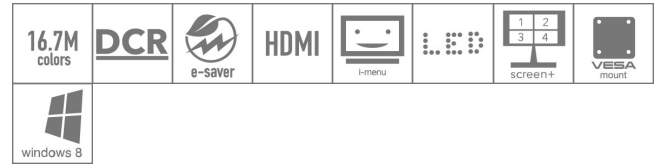

27" SLIM LED MONITOR

27" LED monitor with stunning crisp and impressive image quality. Full HD 1920x1080 resolution and VGA, DVI-D, HDMI connectivity.

E2727SHE

MODEL: E2727SHE DATA SHEET

GENERAL FEATURES

panel type:	TN
screen size:	27"
viewable image size:	27"
aspect ratio:	16:9
brightness:	300 cd/m2
contrast ratio (DCR):	20,000,000:1
pixel pitch (H x V):	0.311 x 0.311 mm
display area (H x V):	597.89 x 336.31 mm
viewing angle:	horizontal ° x vertical 160° (CR >= 10)
response time:	2 ms
color:	black, glossy black