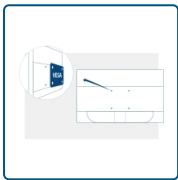

Q2778VQE

27 inch (68.6 cm) LCD MONITOR

Brilliant viewing down to the finest detail

QHD Resolution

With 2560 x 1440 resolution, Quad HD (QHD) offers superior picture quality and sharp imagery that reveals the finest details. The widescreen 16:9 aspect ratio provides plenty of space to spread out and work, plus allows you to enjoy games or movies in their original size.

Product height (mm)	470.7
Product width (mm)	640.3
Product depth (mm)	299.1
Packaging Dimensions (L x W x H)	729 x 555 x 215 mm
Product Dimensions (incl base)	640.3 x 470.7 x 299.1 mm
Gross Weight (including package)	6.77 Kg
Net Weight (excluding package)	4.72 Kg