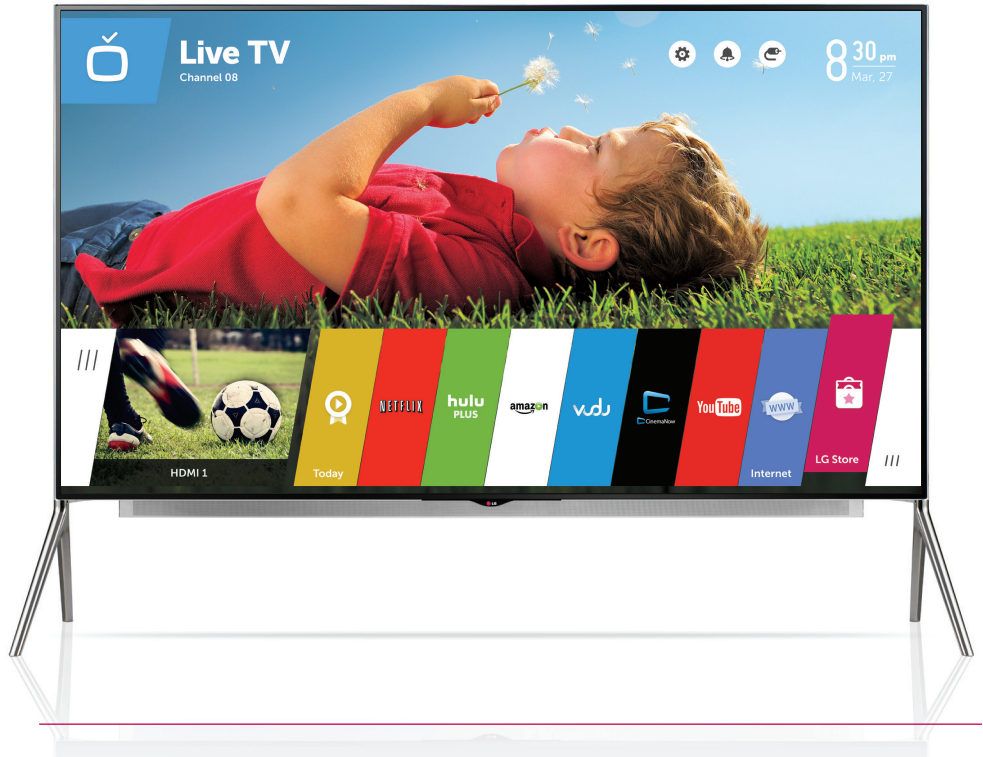

#### SMART SHARE

- Media Share
- Screen Share

### MODELS

**98UB9800** 98" CLASS (97.5" diagonal)

The premium 98UB9800 series ULTRA HD TV line-up lets you enjoy stunning 4K resolution on the big screen.\* It is equipped with our exclusive Tru-ULTRA HD Engine Pro, which upscales non-4K content in lifelike, near-ULTRA HD so everything you watch will be enhanced. And, because we use an IPS 4K panel you get a wider viewing angle. Now any seat is the best seat in the house. What's a great picture without great sound? With sound designed by harman/kardon™, the LG 98UB9800 lets you enjoy impressive audio, directly from your TV.