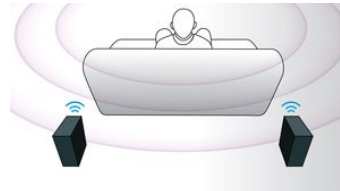

Wireless rear speakers

Wireless rear speakers give you scalability and mobility in speaker placement. Developed using interference-free technology, wireless speakers provide full surround sound without unsightly wire connections. **The wireless connection is between the main unit and the rear speakers only. Rear speakers are both connected to wireless receiver modules.