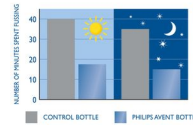

Less fussing*

Sleep and nutrition are vital to your baby's health and happiness. A randomised clinical trial was carried out to see whether infant baby bottle design affects "infant behavior". The Philips Avent Classic baby bottle was shown to significantly reduce fussing by approximately 28 minutes a day as compared to the comparator bottle (46 min vs 74 min, p=0.05) This was especially true during the night-time.*