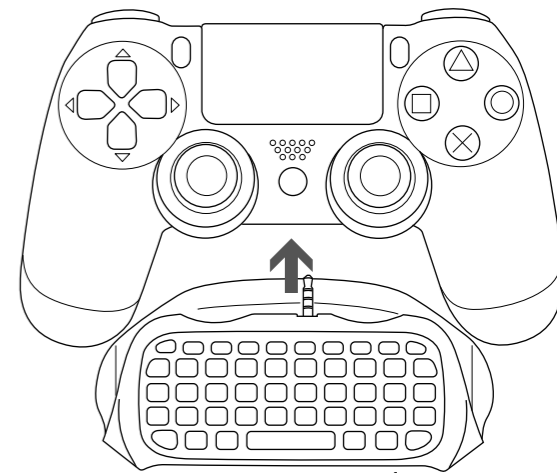

Trust

<http://www.trust.com/20325/faq>

KEYBOARD
GXT 252

1

USB

2

- (A)  Settings
- (B)  Devices
- (C)  Bluetooth Devices

3

- (A)  DUALSHOCK 4 
- Bluetooth Keyboard** 
- (B) Passkey: **xxxxxx**
- 
 - (B) 
 - (C) 
- (D)  Bluetooth Keyboard 
-  DUALSHOCK 4 

4

- (A)  Settings
 - (B)  Devices
 - (C)  External Keyboard
 - (D)  Type
- Dutch
 - English (united kingdom)
 - English (United States)
 - Finnish
 - French
 - German (Germany)