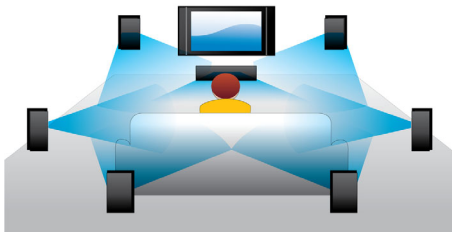

Dolby TrueHD

Dolby TrueHD delivers the finest sound from your Blu-ray Discs. Audio reproduced is virtually indistinguishable from the studio master, so you hear what the creators intended for you to hear. Dolby TrueHD completes your high definition entertainment experience.