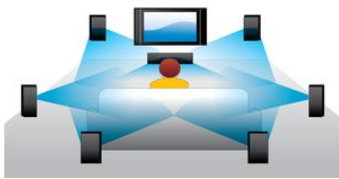

Dolby TrueHD

Dolby TrueHD delivers the finest sound from your Blu-ray Discs. Audio reproduced is virtually indistinguishable from the studio master, so you hear what the creators intended for you to hear. Dolby TrueHD completes your high definition entertainment experience.