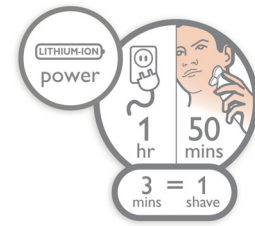

Cordless use - 50 mins

An energy-efficient, powerful lithium-ion battery gives you more shaves per charge. Charge it for an hour and you'll have up to 50 minutes of shaving time. Charge it for 3 minutes and you'll have enough power for one shave.

2 level battery indicator

The multi-level LED display shows when the battery is low, when you need a new head and when the travel lock is on. Travel lock prevents the product from turning on by accident. Press any button for 3 seconds to activate the travel lock, so the product doesn't get turned on accidentally. A red lock symbol shows when the travel lock is on.