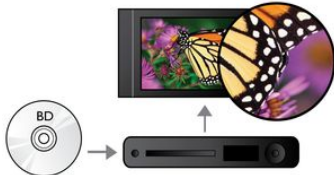

Blu-ray Disc playback

Blu-ray Discs have the capacity to carry high definition data, along with pictures in the 1920 x 1080 resolution that defines full high definition images. Scenes come to life as details leap at you, movements smoothen and images turn crystal clear. Blu-ray also delivers uncompressed surround sound — so your audio experience becomes unbelievably real. The high storage capacity of Blu-ray Discs also allows a host of interactive possibilities to be built in. Seamless navigation during playback and other exciting features such as pop-up menus bring a whole new dimension to home entertainment.