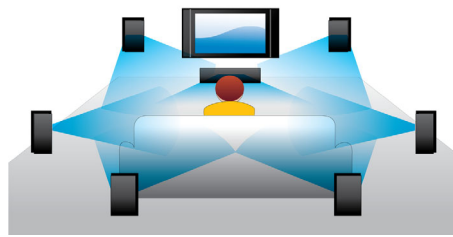

Dolby TrueHD

Dolby TrueHD delivers the finest sound from your Blu-ray Discs. Audio reproduced is virtually indistinguishable from the studio master, so you hear what the creators intended for you to hear. Dolby TrueHD completes your high definition entertainment experience.