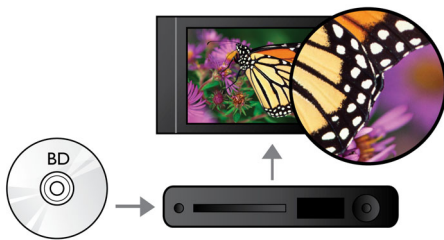

## Blu-ray Disc playback

Blu-ray Discs have the capacity to carry high definition data, along with pictures in the 1920 x 1080 resolution that defines full high definition images. Scenes come to life as details leap at you, movements smoothen and images turn crystal clear. Blu-ray also delivers uncompressed surround sound — so your audio experience becomes unbelievably real. The high storage capacity of Blu-ray Discs also allows a host of interactive possibilities to be built in. Seamless navigation during playback and other exciting features such as pop-up menus bring a whole new dimension to home entertainment.