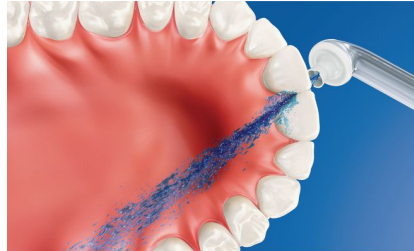

The easiest way to effectively clean between teeth

- An easy way to start a healthy habit

Highlights

Better gum health

Philips Sonicare AirFloss Pro/Ultra nozzle is clinically proven to improve gum health as much as floss.** Helps improve gum health in as little as two weeks.

Up to 99.9% plaque removal

AirFloss Pro/Ultra removes up to 99.9% of plaque from treated areas.***

Helps prevent cavities

By gently bursting away plaque that brushing missed, Philips Sonicare AirFloss Pro nozzle helps prevent cavities from forming in the spaces between your teeth.

Micro-droplet technology

Our clinically proven results are possible thanks to our unique technology, which combines air and mouthwash or water to powerfully yet gently clean between teeth and along the gumline.

AirFloss Pro nozzle's powerful spray can be customised to your liking, with single, double or triple bursts for each press of the activation button.

Easily start a healthy habit

Interproximal cleaning is very important to overall oral health. AirFloss is an easy way to clean deeper between teeth, helping to form a healthy habit.