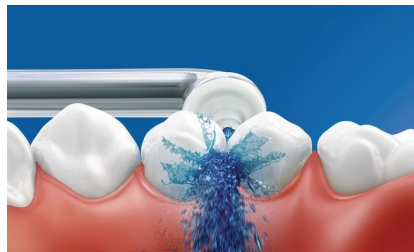

High-performance nozzle

The new AirFloss Pro/Ultra high-performance nozzle amplifies the power of our air and micro-droplet technology to be more effective and efficient than ever.