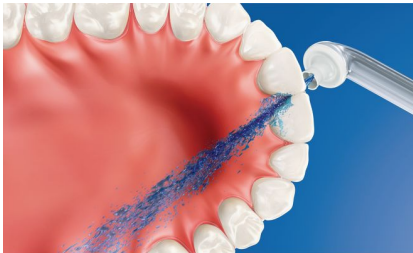

Micro-droplet technology

Our clinically-proven results are possible from our unique technology that combines air and mouthwash or water to powerfully yet gently clean between teeth and along the gumline.