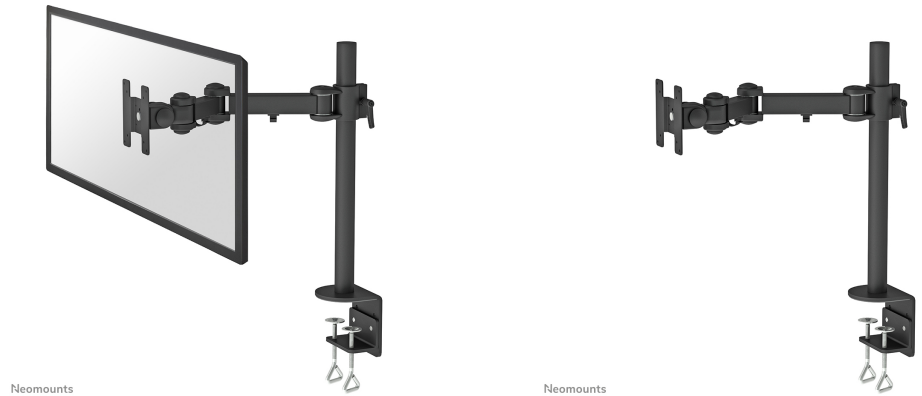

FUNCTIONALITY

Type	Full motion Tilt Rotate Swivel
Height adjustment	0-45 cm
Depth adjustment	10-43 cm
Tilt (degrees)	180°
Swivel (degrees)	180°
Rotate (degrees)	360°
Adjustment type	Manual

INFORMATION

Color	Black
Main material	Steel
Warranty	5 year
EAN code	8717371440909

NEOMOUNTS DESK MONITOR ARM

Neomounts Full Motion desk monitor arm (clamp) for 10-30" Monitor Screen, Height Adjustable - Black

The Neomounts desk mount, model FPMA-D960 is a tilt-, swivel and rotatable desk mount for flat screens up to 30. This mount is a great choice for space saving placement on desks using a desk clamp.

Neomounts versatile tilt (180°), rotate (360°) and swivel (180°) technology allows the mount to change to any viewing angle to fully benefit from the capabilities of the flat screen. The mount is manually height adjustable from 0 to 45 centimetres. Depth adjustable from 10 to 43 centimetres. An innovative cable management conceals and routes cables from mount to flat screen. Hide your cables to keep the workplace nice and tidy.

Neomounts FPMA-D960 has three pivot points and is suitable for screens up to 30" (76 cm). The weight capacity of this product is 10 kg each screen. The desk mount is suitable for screens that meet VESA hole pattern 75x75 or 100x100mm. Different hole patterns can be covered using Neomounts VESA adapter plates.