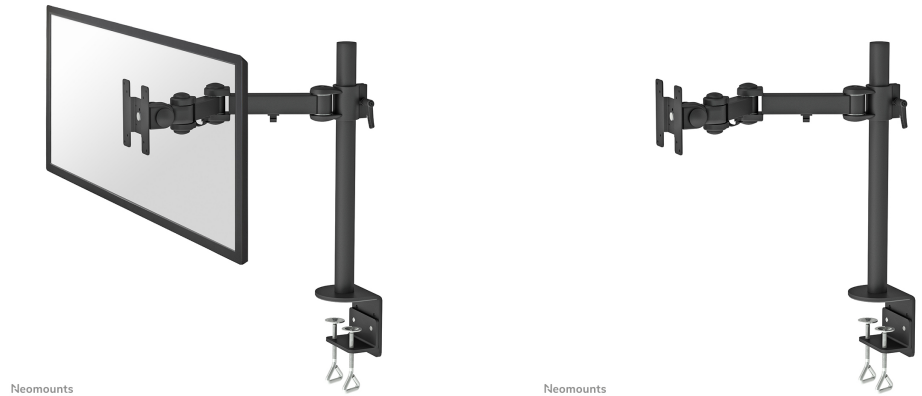

#### FUNCTIONALITY

Type	Tilt Rotate Swivel Full motion
Height adjustment	0-45 cm
Depth adjustment	10-43 cm
Tilt (degrees)	180°
Swivel (degrees)	180°
Rotate (degrees)	360°
Adjustment type	Manual

### Neomounts Full Motion desk monitor arm (clamp) for 10-30" Monitor Screen, Height Adjustable - Black

The Neomounts desk mount, model FPMA-D960 is a tilt-, swivel and rotatable desk mount for flat screens up to 30. This mount is a great choice for space saving placement on desks using a desk clamp.

Neomounts versatile tilt (180°), rotate (360°) and swivel (180°) technology allows the mount to change to any viewing angle to fully benefit from the capabilities of the flat screen. The mount is manually height adjustable from 0 to 45 centimetres. Depth adjustable from 10 to 43 centimetres. An innovative cable management conceals and routes cables from mount to flat screen. Hide your cables to keep the workplace nice and tidy.

Neomounts FPMA-D960 has three pivot points and is suitable for screens up to 30" (76 cm). The weight capacity of this product is 10 kg each screen. The desk mount is suitable for screens that meet VESA hole pattern 75x75 or 100x100mm. Different hole patterns can be covered using Neomounts VESA adapter plates.