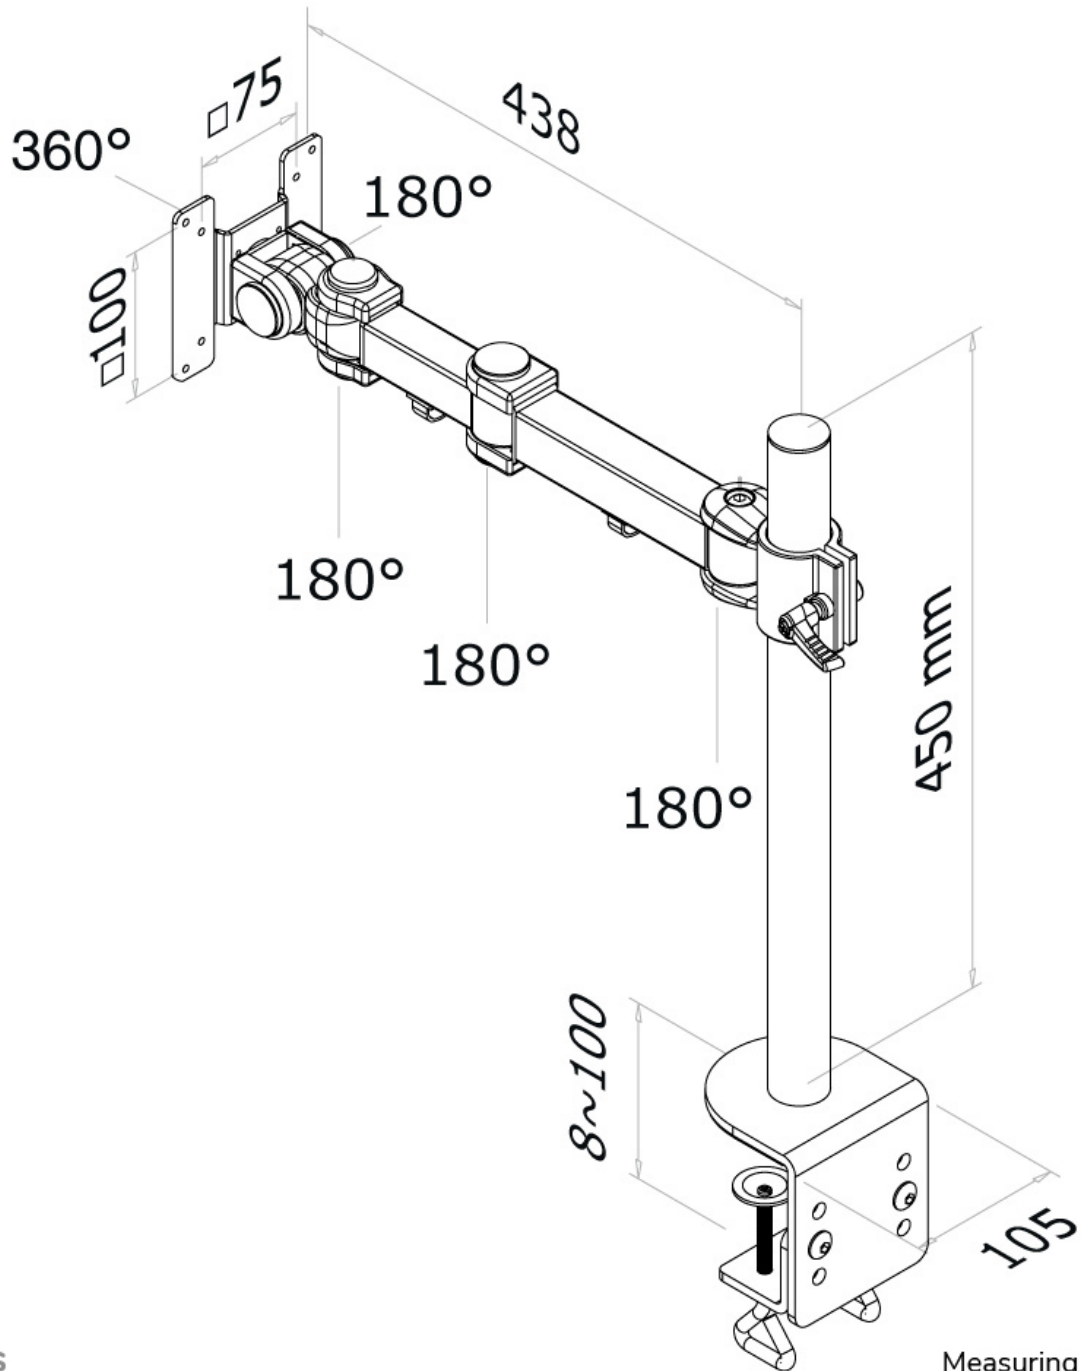

FPMA-D960

NEOMOUNTS DESK MONITOR ARM

Neomounts