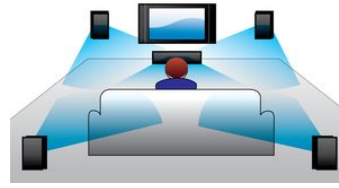

Dolby TrueHD and DTS-HD

Dolby TrueHD and DTS-HD Master Audio Essential deliver the finest sound from your Blu-ray Discs. Audio reproduced is virtually indistinguishable from the studio master, so you hear what the creators intended for you to hear. Dolby TrueHD and DTS-HD Master Audio Essential complete your high definition entertainment experience.