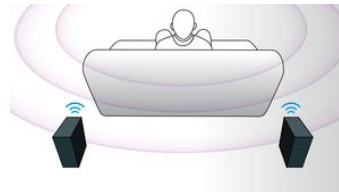

Wireless rear speakers

Wireless rear speakers give you scalability and mobility in speaker placement. Developed using interference-free technology, wireless speakers provide full surround sound without unsightly wire connections. **The wireless connection is between the main unit and the rear speakers only. Rear speakers are both connected to wireless receiver modules.