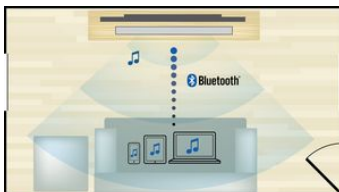

PHILIPS

Features

Crystal Clear Sound

1000 W RMS power

Full HD 3D Blu-ray

Be enthralled by 3D movies in your own living room on a Full HD 3D TV. Active 3D uses the latest generation of fast switching displays for real life depth and realism in full 1080 x 1920 HD resolution. Watching these images through special glasses with right and left lenses that are timed to open and close in synchrony with alternating images creates the full HD 3D viewing experience in your home cinema. Premium 3D movie releases on Blu-ray offer a wide, high-quality selection of content. Blu-ray also delivers uncompressed surround sound for an unbelievably real audio experience.

Built-in Wi-Fi

Thanks to built-in Wi-Fi, by simply connecting your home theatre directly to your home network, you can experience a rich selection of popular online services. You can enjoy some of the best websites offering movies, pictures, infotainment and other online content tailored to fit your TV screen.

Bluetooth wireless streaming

Dolby TrueHD and DTS-HD

Dolby TrueHD and DTS-HD Master Audio Essential deliver the finest sound from your Blu-ray Discs. Audio reproduced is virtually indistinguishable from the studio master, so you hear what the creators intended for you to hear. Dolby TrueHD and DTS-HD Master Audio Essential complete your high definition entertainment experience.