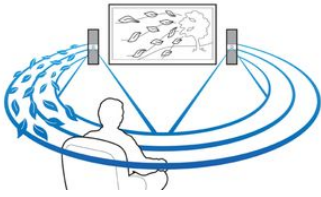

Features

Crystal Clear Sound