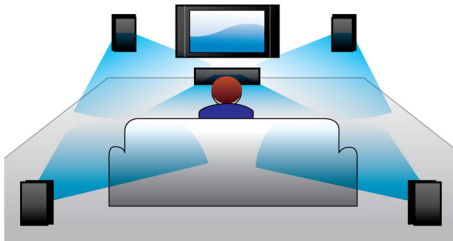

Dolby Digital

Because Dolby Digital, the world's leading digital multi-channel audio standards, make use of the way the human ear naturally processes sound, you experience superb quality surround sound audio with realistic spatial cues.