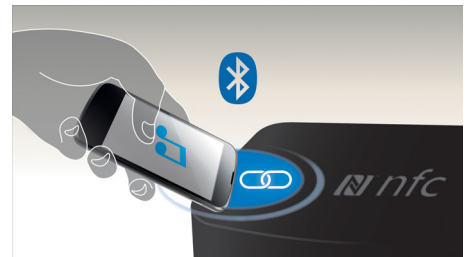

HTB3580/40

Bluetooth wireless streaming

Bluetooth wireless music streaming from your music devices

NFC technology

Pair Bluetooth devices easily with one-touch NFC (Near Field Communications) technology. Just tap the NFC enabled smartphone or tablet on the NFC area of a speaker to turn the speaker on, start Bluetooth pairing, and begin streaming music.