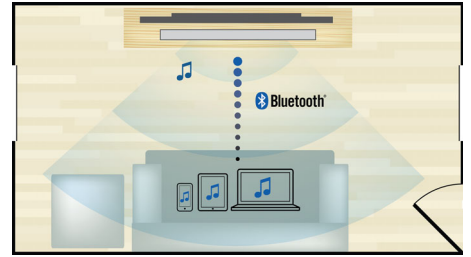

Full HD 3D Blu-ray

Be enthralled by 3D movies in your own living room on a Full HD 3D TV. Active 3D uses the

latest generation of fast switching displays for real life depth and realism in full 1080x1920 HD resolution. By watching these images through special glasses with right and left lenses that are timed to open and close in synchrony with alternating images, the full HD 3D viewing experience is created in your home cinema. Premium 3D movie releases on Blu-ray offer a wide, high quality selection of content. Blu-ray also delivers uncompressed surround sound for an unbelievably real audio experience.

DivX Plus HD Certified

DivX Plus HD on your Blu-ray player and/or DVD player offers the latest in DivX technology to let you enjoy HD videos and movies from the Internet direct to your Philips HDTV or PC. DivX Plus HD supports the playback of DivX Plus content (H.264 HD video with high-quality AAC audio in an MKV file container) while also supporting previous versions of DivX video up to 1080p. DivX Plus HD for true HD digital video.

HTB3580/40

Bluetooth wireless streaming

Bluetooth wireless music streaming from your music devices

NFC technology

Pair Bluetooth devices easily with one-touch NFC (Near Field Communications) technology. Just tap the NFC enabled smartphone or tablet on the NFC area of a speaker to turn the speaker on, start Bluetooth pairing, and begin streaming music.