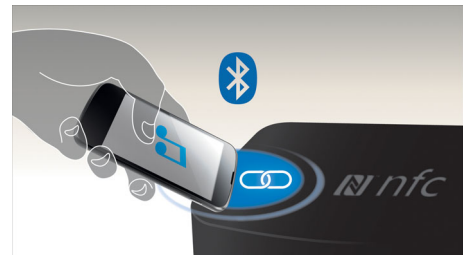

DivX Plus HD Certified

DivX Plus HD on your Blu-ray player and/or DVD player offers the latest in DivX technology to let you enjoy HD videos and movies from the Internet direct to your Philips HDTV or PC. DivX Plus HD supports the playback of DivX Plus content (H.264 HD video with high-quality AAC audio in an MKV file container) while also supporting previous versions of DivX video up to 1080p. DivX Plus HD for true HD digital video.

HTB3520/40

Bluetooth wireless streaming

Bluetooth wireless music streaming from your music devices

NFC technology

Pair Bluetooth devices easily with one-touch NFC (Near Field Communications) technology. Just tap the NFC enabled smartphone or tablet on the NFC area of a speaker to turn the speaker on, start Bluetooth pairing, and begin streaming music.