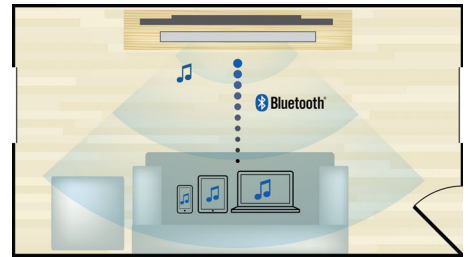

Bluetooth wireless streaming

Bluetooth wireless music streaming from your music devices