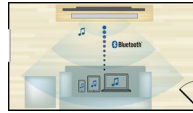

Bluetooth wireless streaming