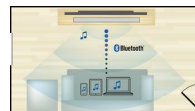

Bluetooth wireless streaming

Specifications

[field not found 'disclaimer_text']

Sound

Sound System	Dolby Digital 5.1
Center speaker output power	166 W

Satellite speaker output power	2 x 166W
Tallboy speaker output power	2 x 166 W