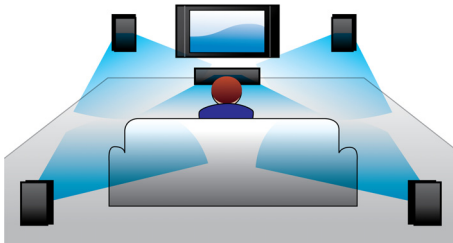

Designed to enhance your cinema at home

- Modern design to complement your home environment

PHILIPS

Highlights

Double Bass Sound

Powerful speakers with a bass-reflex system and double basspipes enhance the lower frequencies and deliver rock-solid, deep bass sounds. You'll be able to hear the lowest murmur or the deepest roar.

Dolby Digital

Because Dolby Digital, the world's leading digital multi-channel audio standards, make use of the way the human ear naturally processes sound, you experience superb quality surround sound audio with realistic spatial cues.

HDMI for HD movies

HDMI is a direct digital connection that can carry digital HD video as well as digital multichannel audio. By eliminating the conversion to analog signals it delivers perfect picture and sound quality, completely free from noise. Movies in standard definition can now be enjoyed in true high definition resolution - ensuring more details and more true-to-life pictures.