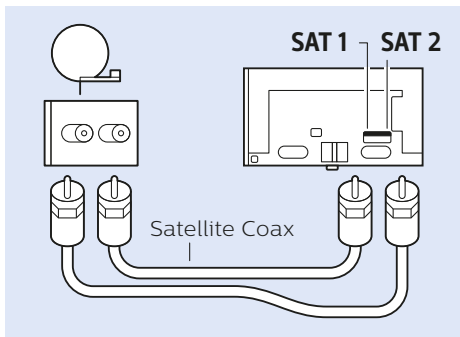

18kg

65"
165cm

25kg

www.philips.com/connectivityguide

Home Theatre System - UHD

HDMI 1

Home Theatre System

HDMI + ARC