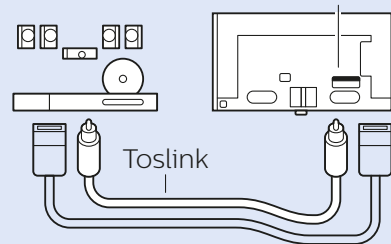

Home Theatre System

AUDIO OUT - OPTICAL