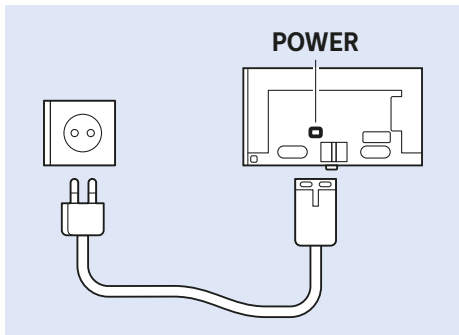

18kg

65"
165cm

25kg

www.philips.com/connectivityguide

Home Theatre System - UHD

HDMI 1

Home Theatre System

HDMI + ARC