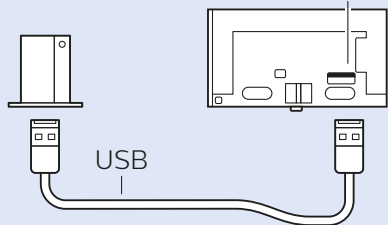

USB Hard Drive

USB