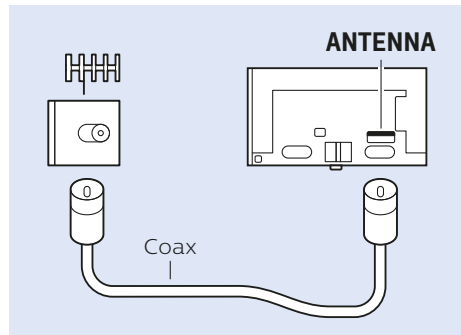

18kg

65"
165cm

25kg

www.philips.com/connectivityguide

Home Theatre System - UHD

HDMI 1

Home Theatre System

HDMI + ARC