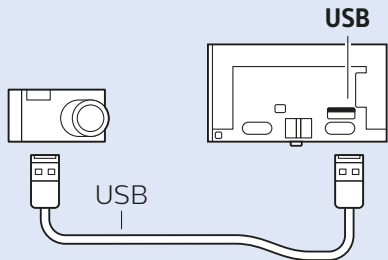

Photo Camera