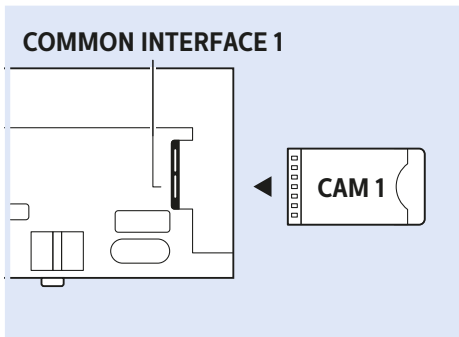

18kg

65"
165cm

25kg

www.philips.com/connectivityguide

Home Theatre System - UHD

HDMI 1

Home Theatre System

HDMI + ARC