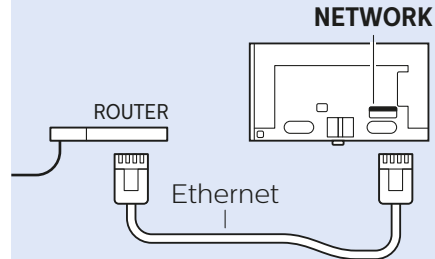

Home Theatre System

AUDIO OUT - OPTICAL

USB Hard Drive

USB

Network - Wireless

Network - Wired

Headphones

Wireless Gamepad