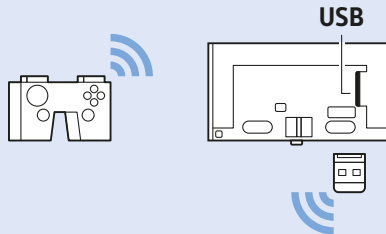

Home Theatre System

AUDIO OUT - OPTICAL

USB Hard Drive

USB

Network - Wireless

Network - Wired

Headphones

Wireless Gamepad