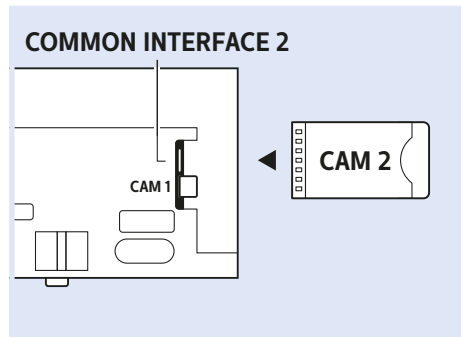

18kg

65"
165cm

25kg

www.philips.com/connectivityguide

Home Theatre System - UHD

HDMI 1

Home Theatre System

HDMI + ARC