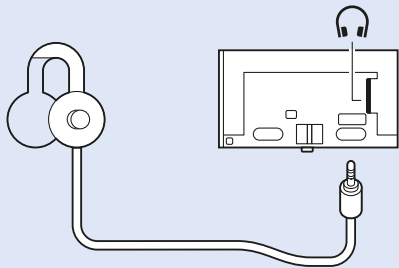

Home Theatre System

AUDIO OUT - OPTICAL

USB Hard Drive

USB

Network - Wireless

Network - Wired

Headphones

Wireless Gamepad