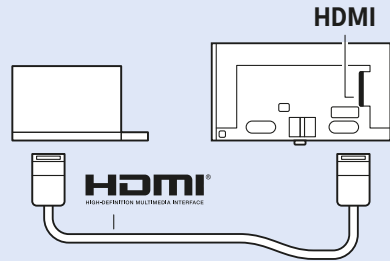

Headphones

Wireless Gamepad

Computer

Photo Camera