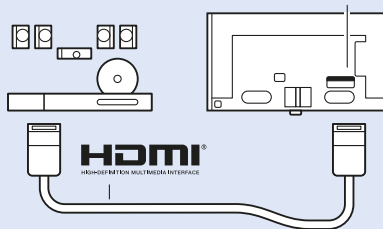

18kg

65"
165cm

25kg

www.philips.com/connectivityguide

Home Theatre System - UHD

HDMI 1

Home Theatre System

HDMI + ARC

Home Theatre System

AUDIO OUT - OPTICAL

USB Hard Drive

USB

Network - Wireless

Network - Wired

Headphones

Wireless Gamepad