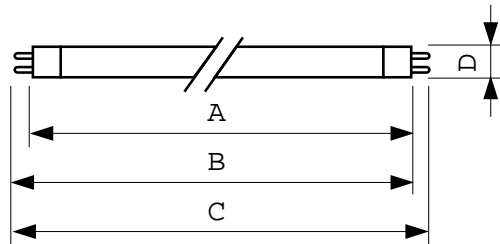

Dimensional drawing

TL Mini 8W/54-765

Product	D	A	B	B	C
TL Mini 8W/54-765 FAM/10X25BOX	16 mm	288.3 mm	295.4 mm	293.0 mm	302.5 mm

G5, T5

Photometric data

© 2016 Philips Lighting Holding B.V.
All rights reserved.