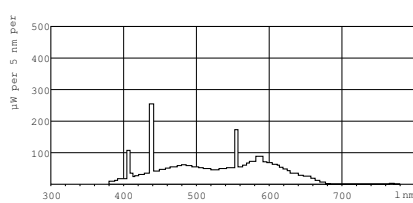

• Light Technical

Luminous flux (nom.)	340 lm
Colour designation	Cool Daylight
Lumen maintenance 10,000 hours (nom.)	58 %
Lumen maintenance 2,000 hours (nom.)	80 %
Lumen maintenance 5,000 hours (nom.)	70 %
Chromaticity coordinate X (nom.)	315
Chromaticity coordinate Y (nom.)	341
Correlated colour temperature (nom.)	6200 K
Luminous efficacy (rated) (nom.)	48 lm/W
Color rendering index (nom.)	75

Dimensional drawing

TL Mini 8W/54-765

Product	D	A	B	B	C
TL Mini 8W/54-765 FAM/10X25BOX	16 mm	288.3 mm	295.4 mm	293.0 mm	302.5 mm

G5, T5

Photometric data

© 2016 Philips Lighting Holding B.V.
All rights reserved.