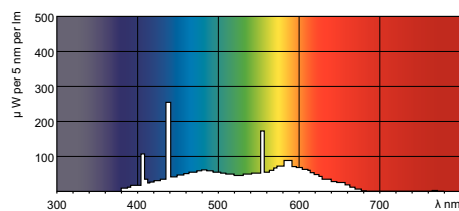

Photometric data

© 2016 Philips Lighting Holding B.V.
All rights reserved.

Specifications are subject to change without notice. Trademarks are the property of Koninklijke Philips N.V. (Royal Philips) or their respective owners.

www.philips.com/lighting

2016, August 3
data subject to change