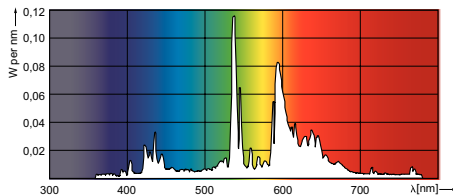

MASTERCcolour CDM-TC

MASTERCcolour CDM-TC 20W/830 G8.5 1CT/12

Range of single-ended, very compact, high-efficiency, discharge lamps with a stable colour over lifetime and a crisp, sparkling light

Product data

• Light Technical

Luminous flux (rated) (min.)	1620 lm
Luminous flux (rated) (nom.)	1800 lm
Colour designation	Warm white (WW)
Lumen maintenance 12,000 hours (nom.)	77 %
Lumen maintenance 10,000 hours (nom.)	78 %
Lumen maintenance 2,000 hours (nom.)	87 %
Lumen maintenance 5,000 hours (nom.)	83 %
Chromaticity coordinate X (nom.)	0.434
Chromaticity coordinate Y (nom.)	0.391
Correlated colour temperature (nom.)	2980 K
Luminous efficacy (rated) (nom.)	90 lm/W

Dimensional drawing

CDM-TC, 20W, /830

CDM-TC 20W/830 G8.5

Product	D	D	O	L	L	L	C
MASTERColour CDM-TC 20W/830 G8.5 1CT/12	15 mm	0.55 in	4 mm	51 mm	53 mm	52 mm	85 mm

Dimensional drawing

Photometric data

© 2015 Philips Lighting Holding B.V.
All rights reserved.