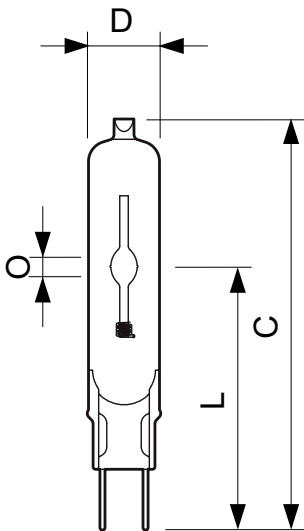

PHILIPS

• UV

PET (NIOSH) (min.)	8 h/500lx
Damage factor D/fc (max.)	0.4

• Luminaire Design Requirements

Bulb temperature (max.)	320 °C
Pinch temperature (max.)	300 °C

• Product Data

Full product code	872790087158600
-------------------	-----------------

Order product name	MASTERColour CDM-TC 20W/830 G8.5 1CT/12
EAN/UPC – product	8727900871586
Order code	87158600
Local Code	20CDMTC830+
Numerator – quantity per pack	1
Numerator – packs per outer box	12
Material no. (12NC)	928183405125
Net weight (piece)	9.000 g
ILCOS Code	MT/UB-20/830-H-G8.5-17/85

Dimensional drawing

CDM-TC, 20W, /830

CDM-TC 20W/830 G8.5

Product	D	D	O	L	L	L	C
MASTERColour CDM-TC 20W/830 G8.5 1CT/12	15 mm	0.55 in	4 mm	51 mm	53 mm	52 mm	85 mm

Dimensional drawing

Photometric data

© 2015 Philips Lighting Holding B.V.
All rights reserved.