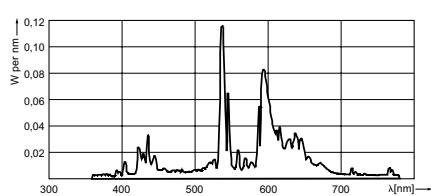

Dimensional drawing

CDM-TC, 20W, /830

CDM-TC 20W/830 G8.5

Product	D	D	O	L	L	L	C
MASTERColour CDM-TC 20W/830 G8.5 1CT/12	15 mm	0.55 in	4 mm	51 mm	53 mm	52 mm	85 mm

Dimensional drawing

Photometric data

© 2015 Philips Lighting Holding B.V.
All rights reserved.