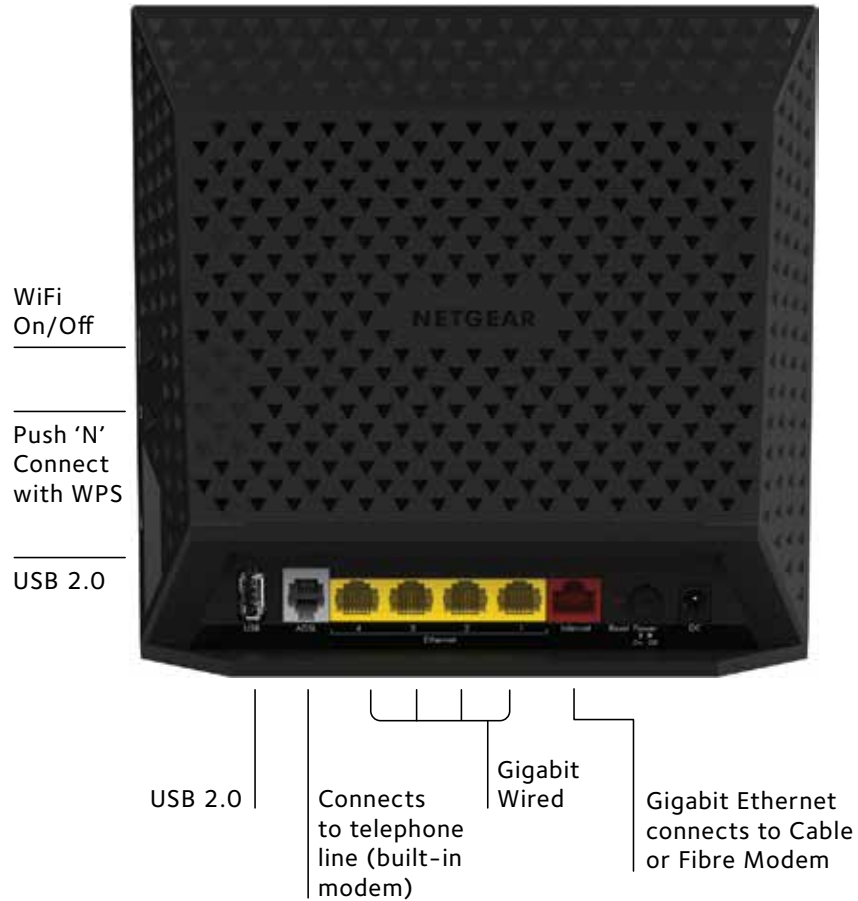

MULTIPLE HD STREAMING—Optimized for a smooth, lag-free multiple HD streaming experience

Connection Diagram

PACKAGE CONTENTS

- AC1600 WiFi VDSL/ADSL Modem Router (D6400)
- Ethernet cable
- Phone cable
- DSL filter
- Quick start guide
- Power adapter