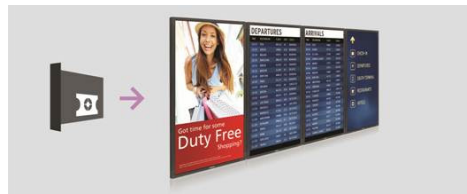

Portrait mounting possible

This display is also able to be safely and reliably mounted in portrait position.

SmartControl

SmartControl lets you remotely control and manage your network of displays via RJ45 and RS232C. Easily fine-tune all display settings including resolution, brightness, contrast and cloning of your settings over your complete network.

FailOver

Keeping your content up and running is critical for demanding commercial applications. While it is unlikely you will face a content disaster, FailOver provides content protection with a revolutionary technology that plays back-up content on screen in the event of a media player failure. FailOver automatically kicks in when the primary input fails. Simply select a primary input connection and a FailOver connection and your ready for instant protection.

SmartPower

The backlight intensity can be controlled and pre-set by the system to reduce the power consumption by up to 50%, which saves substantially on energy costs.

OPS Insert

Turn your display into an all-in-one digital signage solution and create a display network which is connected, intelligent and secure. Open Pluggable Specification (OPS) is an industry standard slot into which you can add an OPS-standardized media player. This cable free solution gives you the ability to install, use or maintain your hardware whenever you need.

QuadViewer

Be more flexible with your screen real estate. With the ability to play content from up to four separate inputs, all on one screen. QuadViewer

is ideal for control rooms, corporate environments, and meeting rooms.