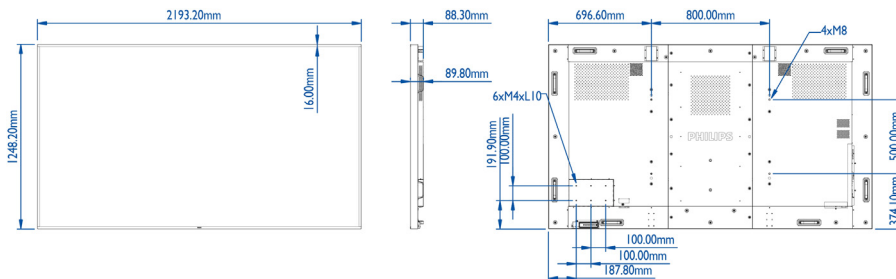

- Set dimensions (W x H x D):
  2193.20 x 1248.20 x 89.8 mm
- Bezel width: 16.0 mm
- Product weight: 91.4 kg
- VESA Mount: 800 x 500 mm, M8
- Smart Insert mount: 100 x 200 mm, M4

Convenience

- Placement: Landscape, Portrait
- Network controllable: RS232, HDMI (One Wire),

LAN (RJ45)

- Signal Loop Through: RS232, DisplayPort
- Energy saving functions: Smart Power
- Remote control signal: Lockable
- Keyboard control: Hidden, Lockable
- Ease of installation: Smart Insert
- Other convenience: Carrying handles
- Screen saving functions: Pixel Shift, Low Brightness

Power

- Mains power: 100 ~ 240 VAC, 50 ~ 60 Hz
- Consumption (Typical): 500 W
- Standby power consumption: <0.5W

Sound

- Built-in speakers: 2 x 10W RMS

Operating conditions

- Temperature range (operation): 5 ~ 40 °C
- Temperature range (storage): -20 ~ 60 °C
- Relative humidity: 20 ~ 80 %
- MTBF: 50,000 hour(s)

Accessories

- Included accessories: AC Power Cord, Batteries for remote control, Quick start guide, Remote Control, User manual on CD-ROM, RS232 cable, HDMI cable
- Optional accessories: ColourCalibrationKit (CCK4601), Edge finishing kit, HDBaseT OPS Receiver (CRD25)

Miscellaneous

- On-Screen Display Languages: English, French, German, Italian, Polish, Russian, Spanish, Turkish, Simplified Chinese, Traditional Chinese, Arabic, Japanese
- Regulatory approvals: CE, UL/cUL, CCC, C-Tick, RoHS, GOST, FCC, Class A
- Warranty: 3 year warranty

Issue date 2016-06-24

Version: 4.0.1

12 NC: 8670 001 20932
EAN: 87 12581 72938 7

© 2016 Koninklijke Philips N.V.
All Rights reserved.

Specifications are subject to change without notice.
Trademarks are the property of Koninklijke Philips N.V.
or their respective owners.

www.philips.com