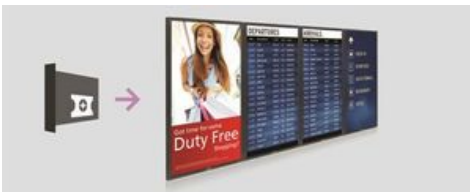

OPS Insert

Turn your display into an all-in-one digital signage solution and create a display network which is connected, intelligent and secure. Open Pluggable Specification (OPS) is an industry standard slot into which you can add an OPS-standardized media player. This cable free solution gives you the ability to install, use or maintain your hardware whenever you need.