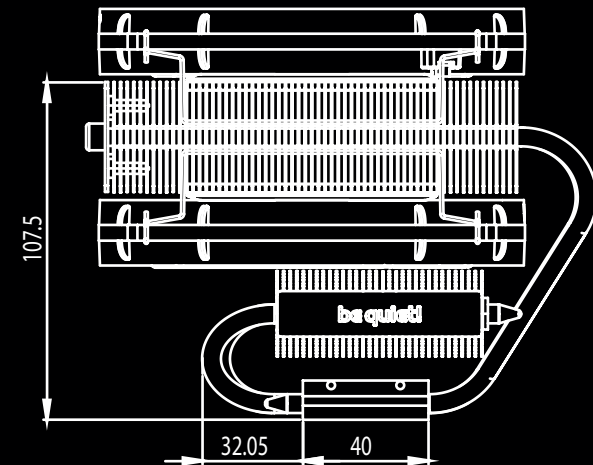

DARK ROCK TF

TECHNICAL DRAWING/mm ▶

be quiet!®