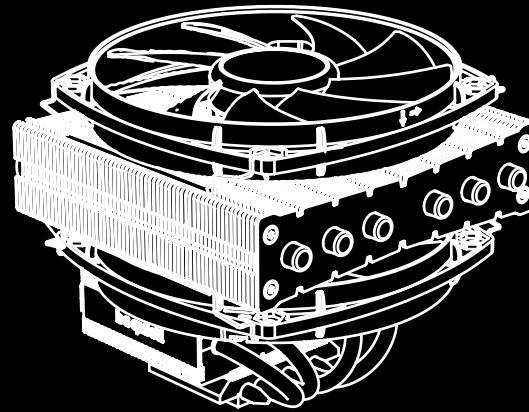

DARK ROCK TF

TECHNICAL DRAWING/mm ▶

be quiet!®