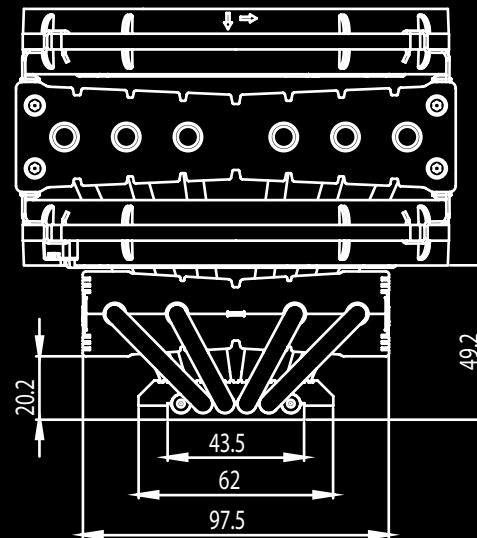

DARK ROCK TF

TECHNICAL DRAWING/mm ▶

be quiet!®