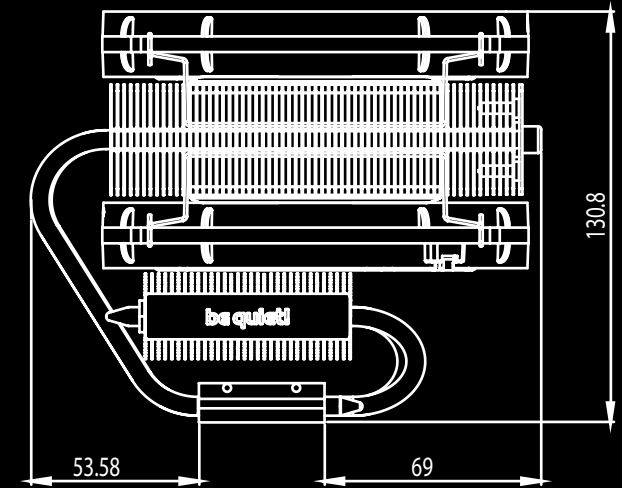

DARK ROCK TF

TECHNICAL DRAWING/mm ▶

be quiet!®