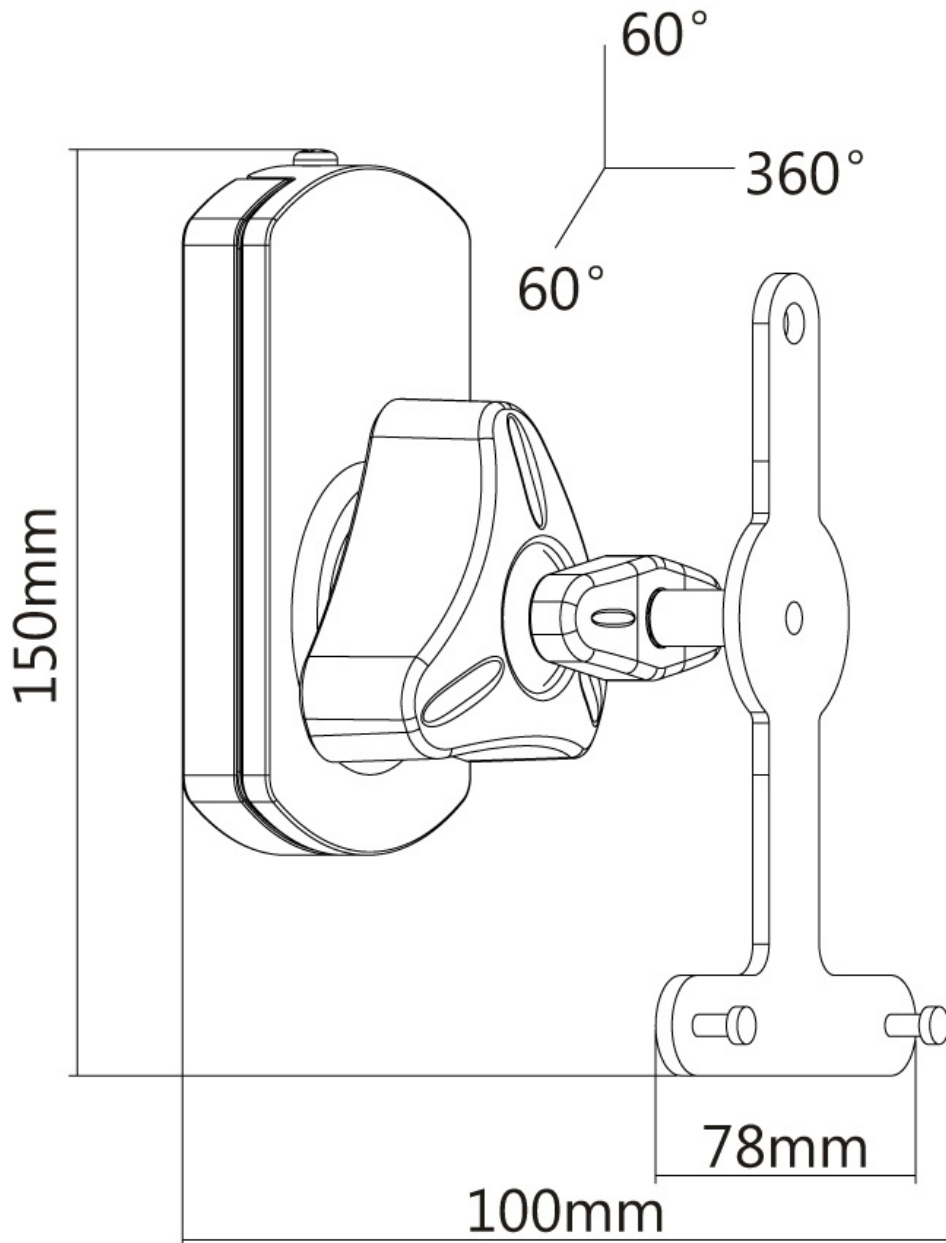

NM-WS130BLACK

NEOMOUNTS SONOS PLAY1 & PLAY3 WALL

Neomounts