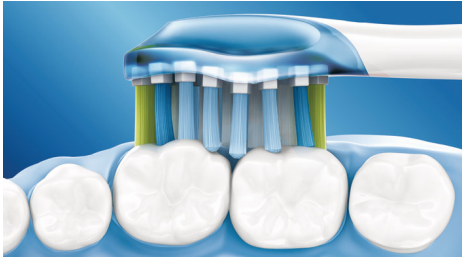

Highlights

A deep clean however you brush

Old habits can be hard to break, except when you're brushing with next generation FlexCare Platinum. Thanks to the innovative AdaptiveClean brush head and intuitive pressure sensor that are at the core of our adaptive cleaning technology, even hard-to-reach trouble spots become easy to care for. The bristles of the AdaptiveClean brush head curve around your teeth and gums for up to 4x more surface contact** and up to 10x more plaque removal. If you're brushing too hard, the pressure sensor makes the toothbrush handle gently pulsate so you can be gentle to your gums while being tough on plaque.